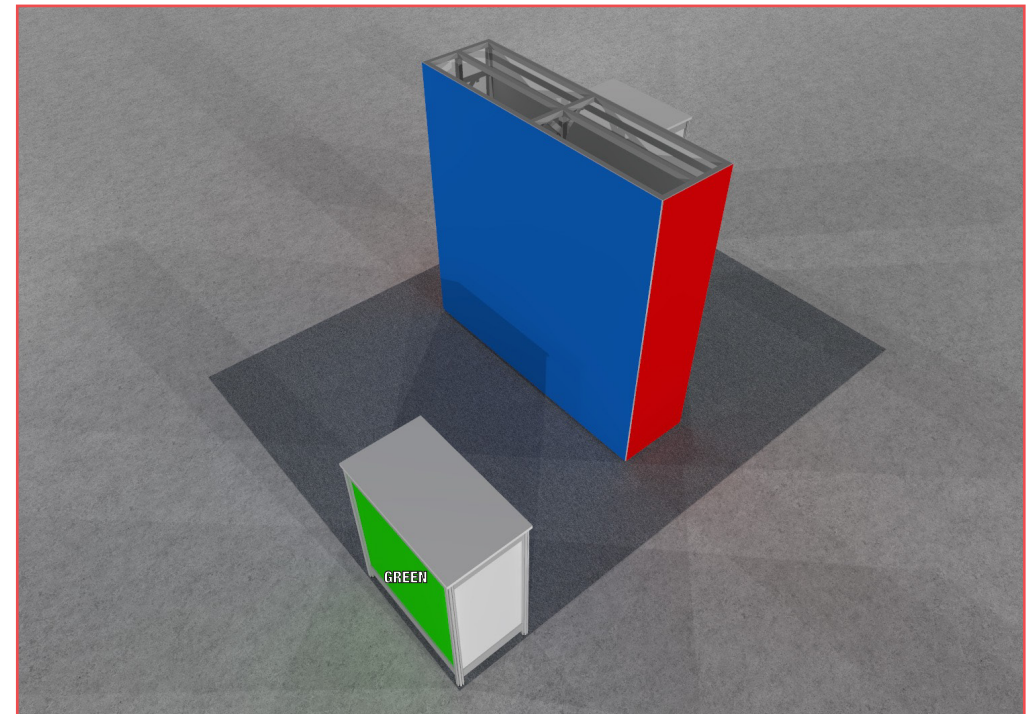

# Colour Visuals & Key:

 Panel Sizes: W 2005mm x H 2025mm  
Bleed: 25mm @ 100% Scale  
Substrate: Backlit Fabric with Gel Edge  
Quantity: 1 Graphic Face

 Panel Sizes: W 1030mm x H 780mm  
Bleed: 3mm @ 100% Scale  
Substrate: 3mm Foamex  
Quantity: 1 Graphic Face

 Not for Exhibitor use - These panels will show  
Pro Beauty Summit Logos

## Graphic Spec:

Artwork Scale: **25% or 50% Scale Accepted**

Artwork Resolution: **300ppi @ 25% Scale**

Typography: **All Fonts Outlined**

Output Format: **High Resolution PDF**

Colour Mode: **CMYK**