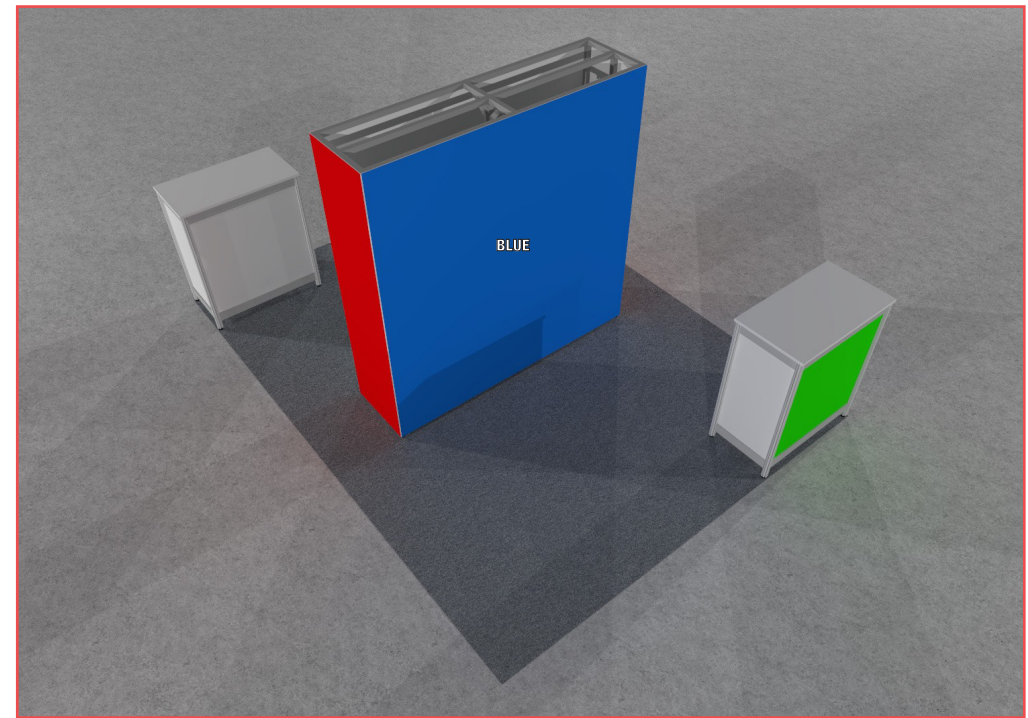

# Colour Visuals & Key:

 Panel Sizes: W 2005mm x H 2025mm  
Bleed: 25mm @ 100% Scale  
Substrate: Backlit Fabric with Gel Edge  
Quantity: 1 Graphic Face

 Panel Sizes: W 1030mm x H 780mm  
Bleed: 3mm @ 100% Scale  
Substrate: 3mm Foamex  
Quantity: 1 Graphic Face

 Not for Exhibitor use - These panels will show  
Pro Beauty Summit Logos

## Graphic Spec:

Artwork Scale: **25% or 50% Scale Accepted**

Artwork Resolution: **300ppi @ 25% Scale**

Typography: **All Fonts Outlined**

Output Format: **High Resolution PDF**

Colour Mode: **CMYK**