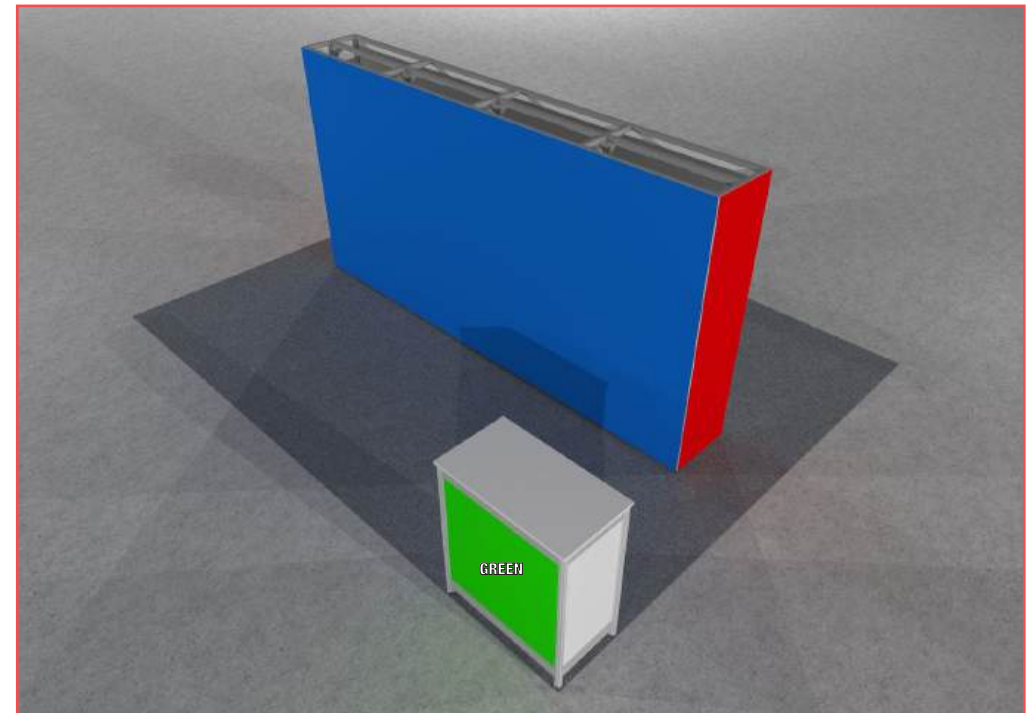

Colour Visuals & Key:

 Panel Sizes: W 3985mm x H 2025mm
Bleed: 25mm @ 100% Scale
Substrate: Backlit Fabric with Gel Edge
Quantity: 1 Graphic Face

 Panel Sizes: W 1030mm x H 780mm
Bleed: 3mm @ 100% Scale
Substrate: 3mm Foamex
Quantity: 1 Graphic Face

 Not for Exhibitor use - These panels will show
Pro Beauty Summit Logos

Graphic Spec:

Artwork Scale: **25% or 50% Scale Accepted**
Artwork Resolution: **300ppi @ 25% Scale**
Typography: **All Fonts Outlined**
Output Format: **High Resolution PDF**
Colour Mode: **CMYK**