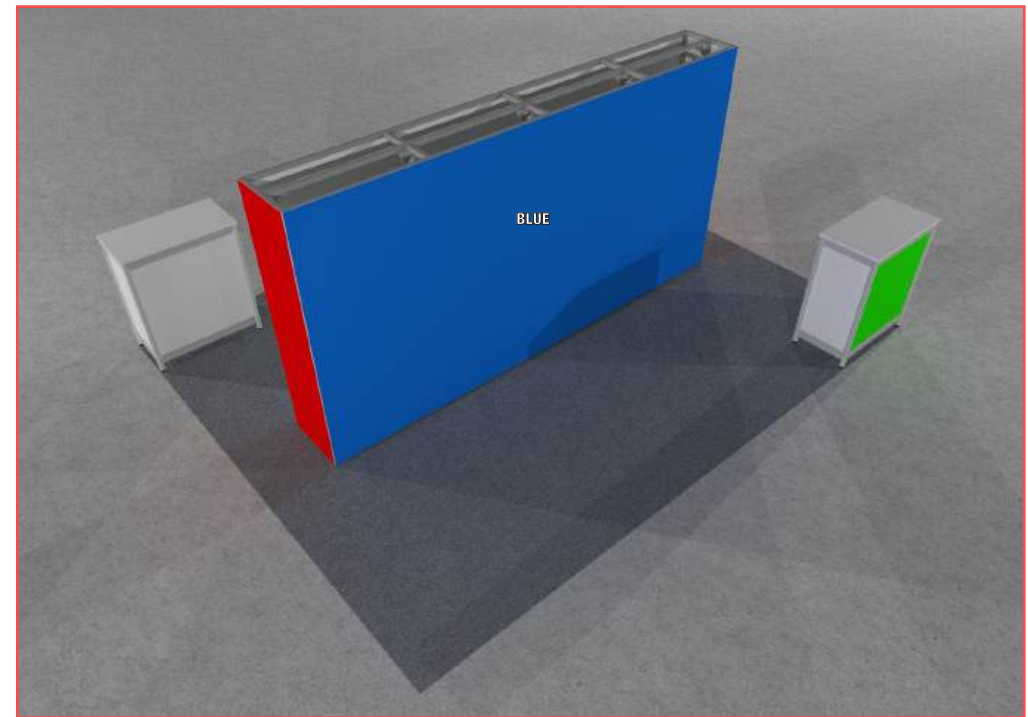

Colour Visuals & Key:

 Panel Sizes: W 3985mm x H 2025mm
Bleed: 25mm @ 100% Scale
Substrate: Backlit Fabric with Gel Edge
Quantity: 1 Graphic Face

 Panel Sizes: W 1030mm x H 780mm
Bleed: 3mm @ 100% Scale
Substrate: 3mm Foamex
Quantity: 1 Graphic Face

 Not for Exhibitor use - These panels will show
Pro Beauty Summit Logos

Graphic Spec:

Artwork Scale: **25% or 50% Scale Accepted**
Artwork Resolution: **300ppi @ 25% Scale**
Typography: **All Fonts Outlined**
Output Format: **High Resolution PDF**
Colour Mode: **CMYK**